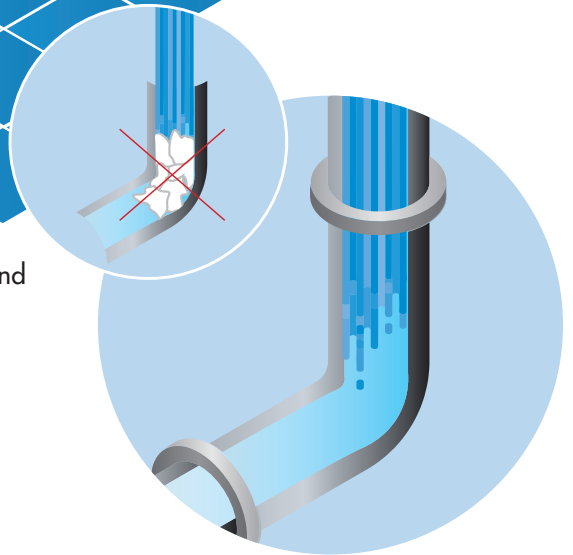

FLUTECH® avoids unpleasant WC clogging, unnecessary maintenance costs and it is ideal for lagoon areas, mountain basins, historical centres, and coastal areas.

*Tests carried out by accredited laboratory under the "AFNOR Paper Smashing: Norm NF Q 31-020:1998"

100% HYGIENE. 100% CLEAN. 100% FLUTECH®

Even if wrongly thrown into the WC, the Hydrosol hand towel melts in 9 seconds in contact with water.

Celtex pure cellulose toilet paper dissolves in 9 seconds.

Plumbing safe and free from clogs.