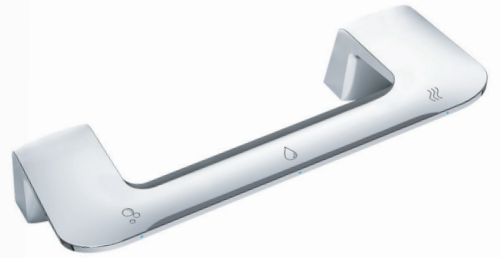

## DESIGN WITHOUT LIMITS

**WASHBAR® SOLUTIONS**

CLEAN.RINSE.DRY

ALL-IN-ONE

**Transform your restroom with Bradley's all-in-one touchless WashBar® now available with undermount basins.**

If you have a complex deck design or a special deck material but want the elegant simplicity of the WashBar®, you can have it all to meet your design intent. Pair the WashBar with a Terreon® solid surface or Evero® natural quartz cast-formed undermount basin and the deck or countertop of your choice, from granite to quartz to concrete.

## ALL-IN-ONE WASHBAR

All the fundamentals of handwashing have been thoughtfully designed into Bradley's cutting edge WashBar.

Next Gen Washbar

Washbar

### CLEAN

- Touch-free activation
- Low level LED indicator
- Gallon (3.8 L) soap capacity
- Simply replace soap tank –no cleaning or refilling
- Liquid and foam soap

### DRY

- Touch-free activation
- Heated air stream dries hands quickly and efficiently
- Adjustable speed for quieter hand drying

The WashBar with undermount basin gives designers the flexibility they want and all the benefits of the award-winning WashBar: completely touch-free activation, eliminating the cost and mess of paper towels, convenience and safety by keeping water off the floor, and a clutter-free aesthetic.